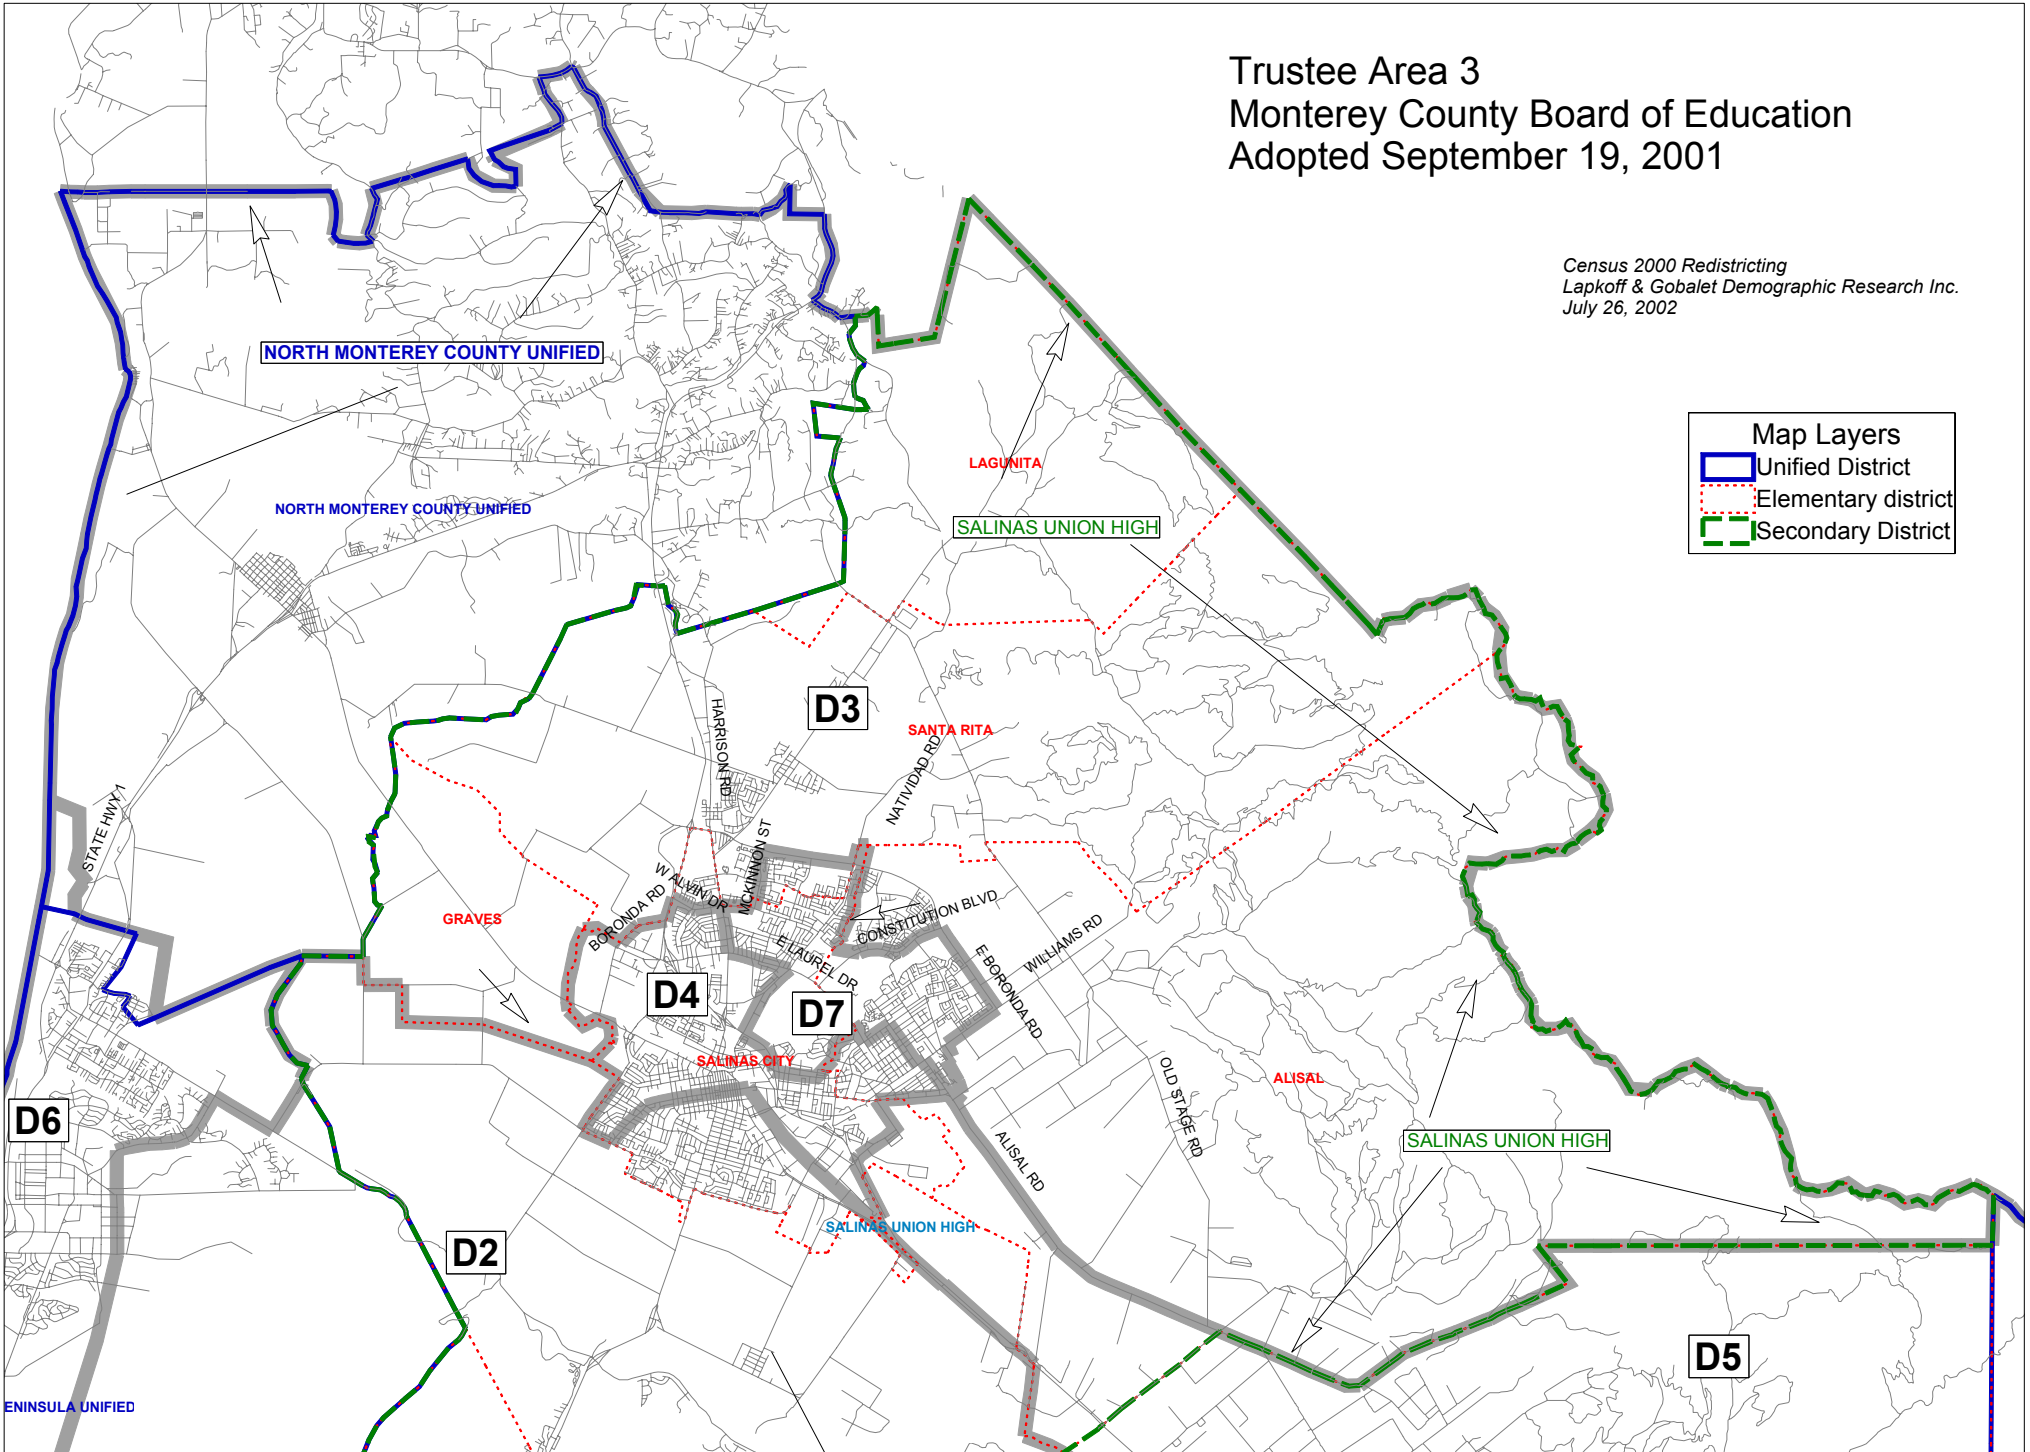

*Census 2000 Redistricting
 Lapkoff & Gobalet Demographic Research Inc.
 July 26, 2002*

Trustee Area 2
 Monterey County Board of Education
 Adopted September 19, 2001

Census 2000 Redistricting
 Lapkoff & Gobalet Demographic Research Inc.
 July 26, 2002

Map Layers

- Unified District
- Elementary district
- Secondary District

Trustee Area 3 Monterey County Board of Education Adopted September 19, 2001

Census 2000 Redistricting
Lapkoff & Gobalet Demographic Research Inc.
July 26, 2002

Map Layers

-  Unified District
-  Elementary district
-  Secondary District

District 7
Monterey County Board of Education
adopted September 19, 2001