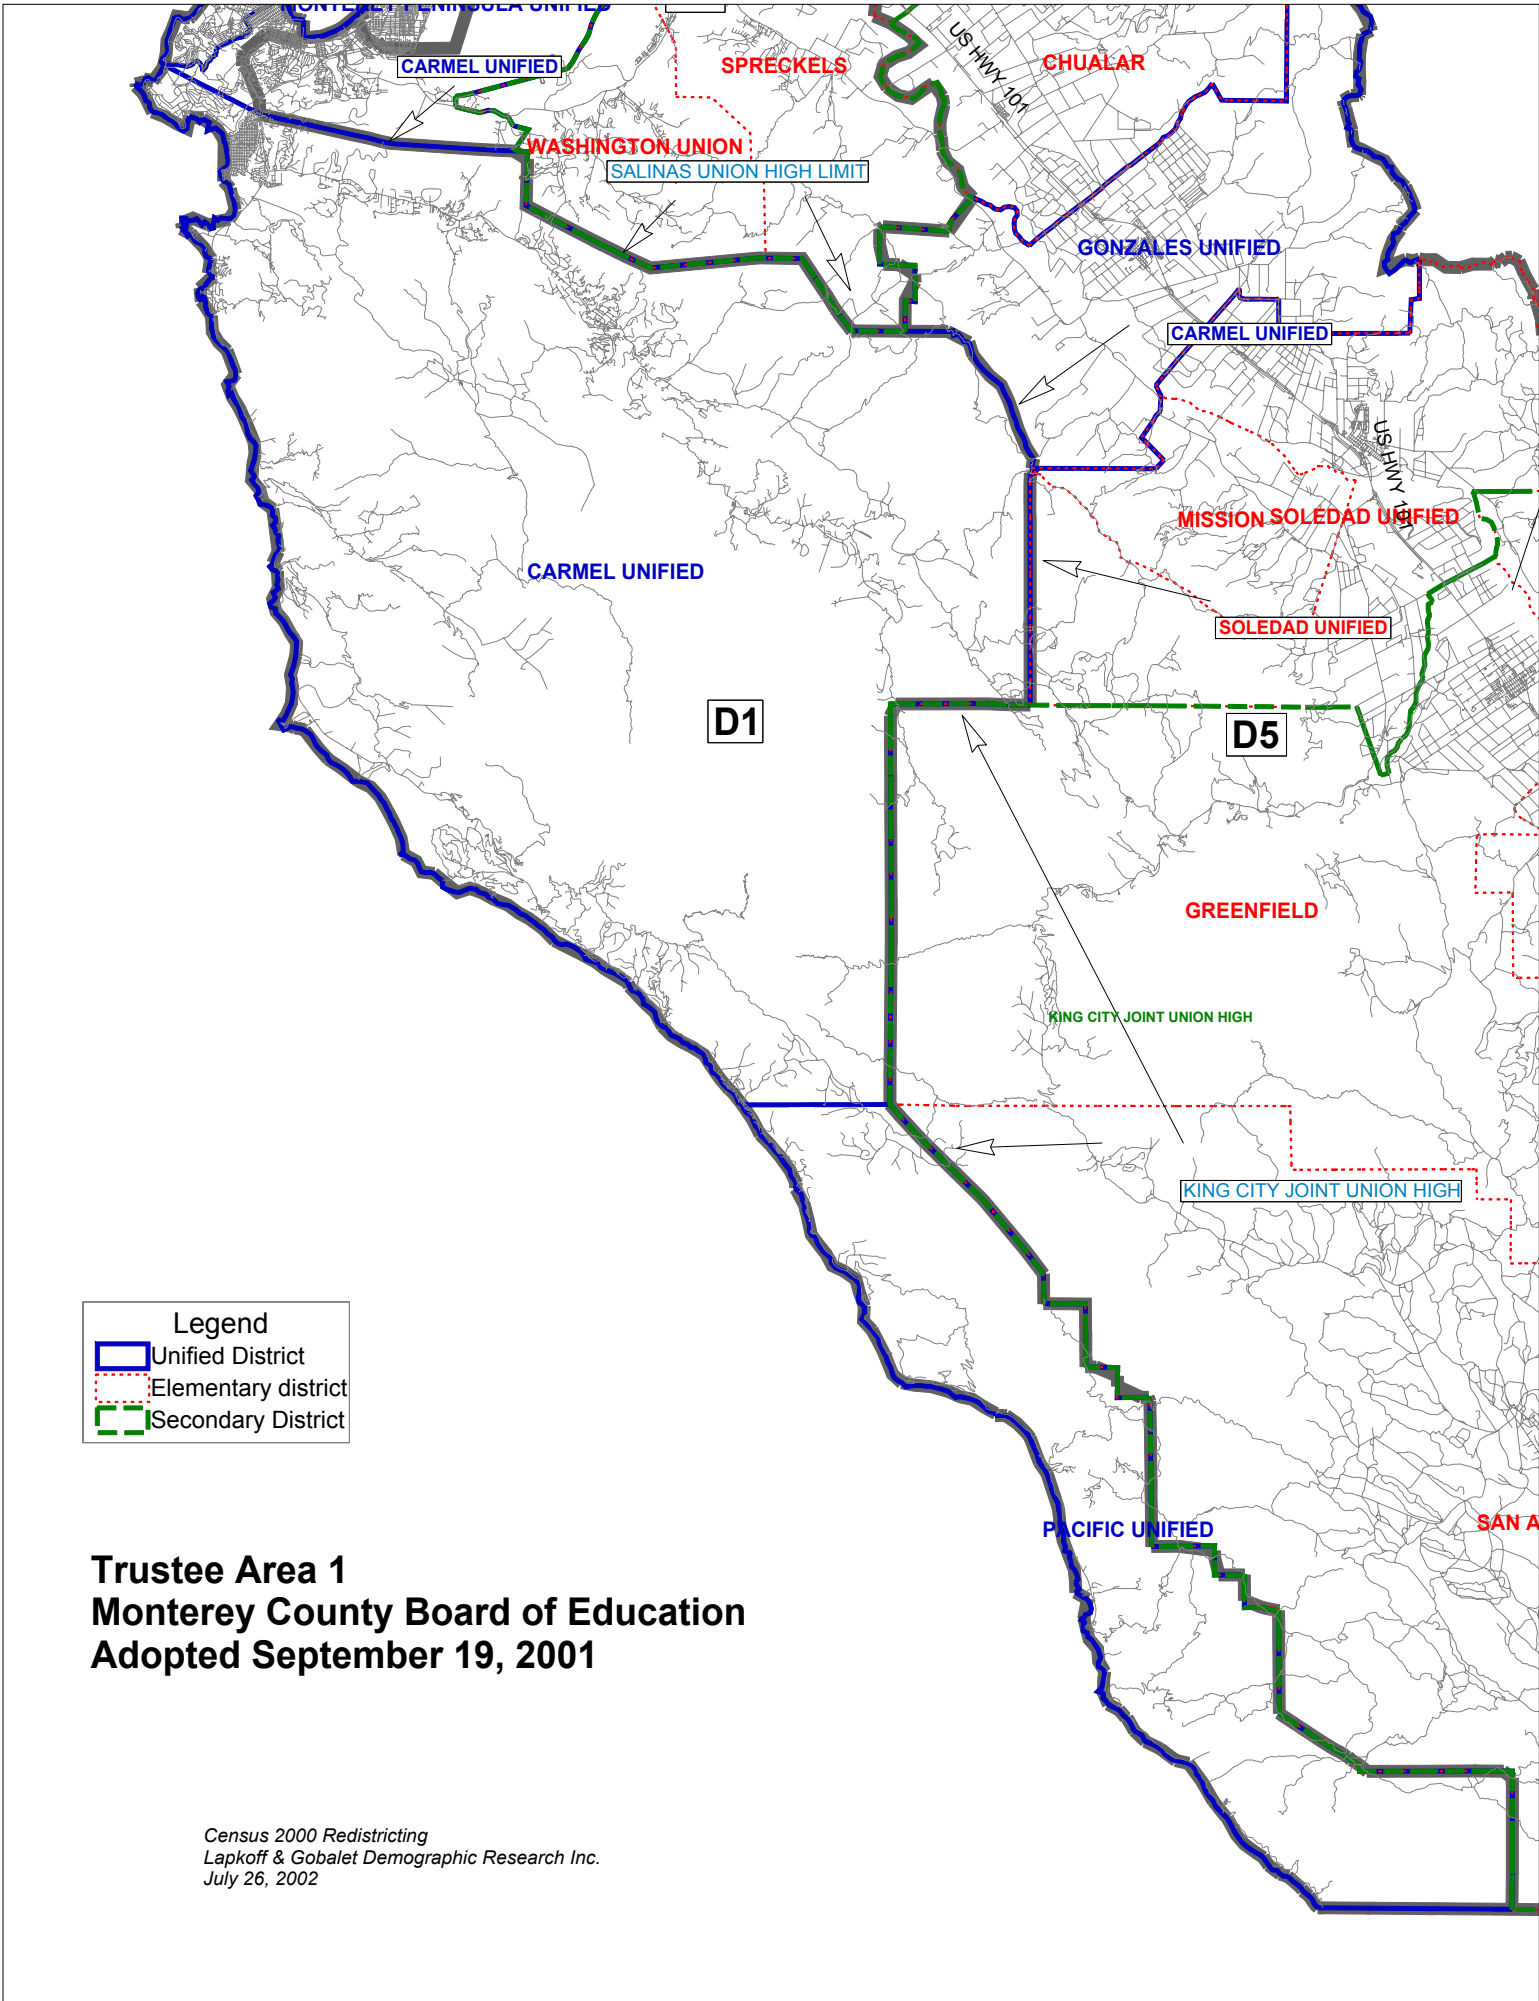

Monterey County Board of Education

Plan 4a - Adopted 2001
with Public School Districts

Legend

- Unified District
- Elementary district
- Secondary District

**Trustee Area 1
 Monterey County Board of Education
 Adopted September 19, 2001**

*Census 2000 Redistricting
 Lapkoff & Gobalet Demographic Research Inc.
 July 26, 2002*

Trustee Area 2
 Monterey County Board of Education
 Adopted September 19, 2001

Census 2000 Redistricting
 Lapkoff & Gobalet Demographic Research Inc.
 July 26, 2002

Map Layers

- Unified District
- Elementary district
- Secondary District

Trustee Area 3 Monterey County Board of Education Adopted September 19, 2001

Census 2000 Redistricting
Lapkoff & Gobalet Demographic Research Inc.
July 26, 2002

Map Layers

-  Unified District
-  Elementary district
-  Secondary District

District 7
Monterey County Board of Education
adopted September 19, 2001