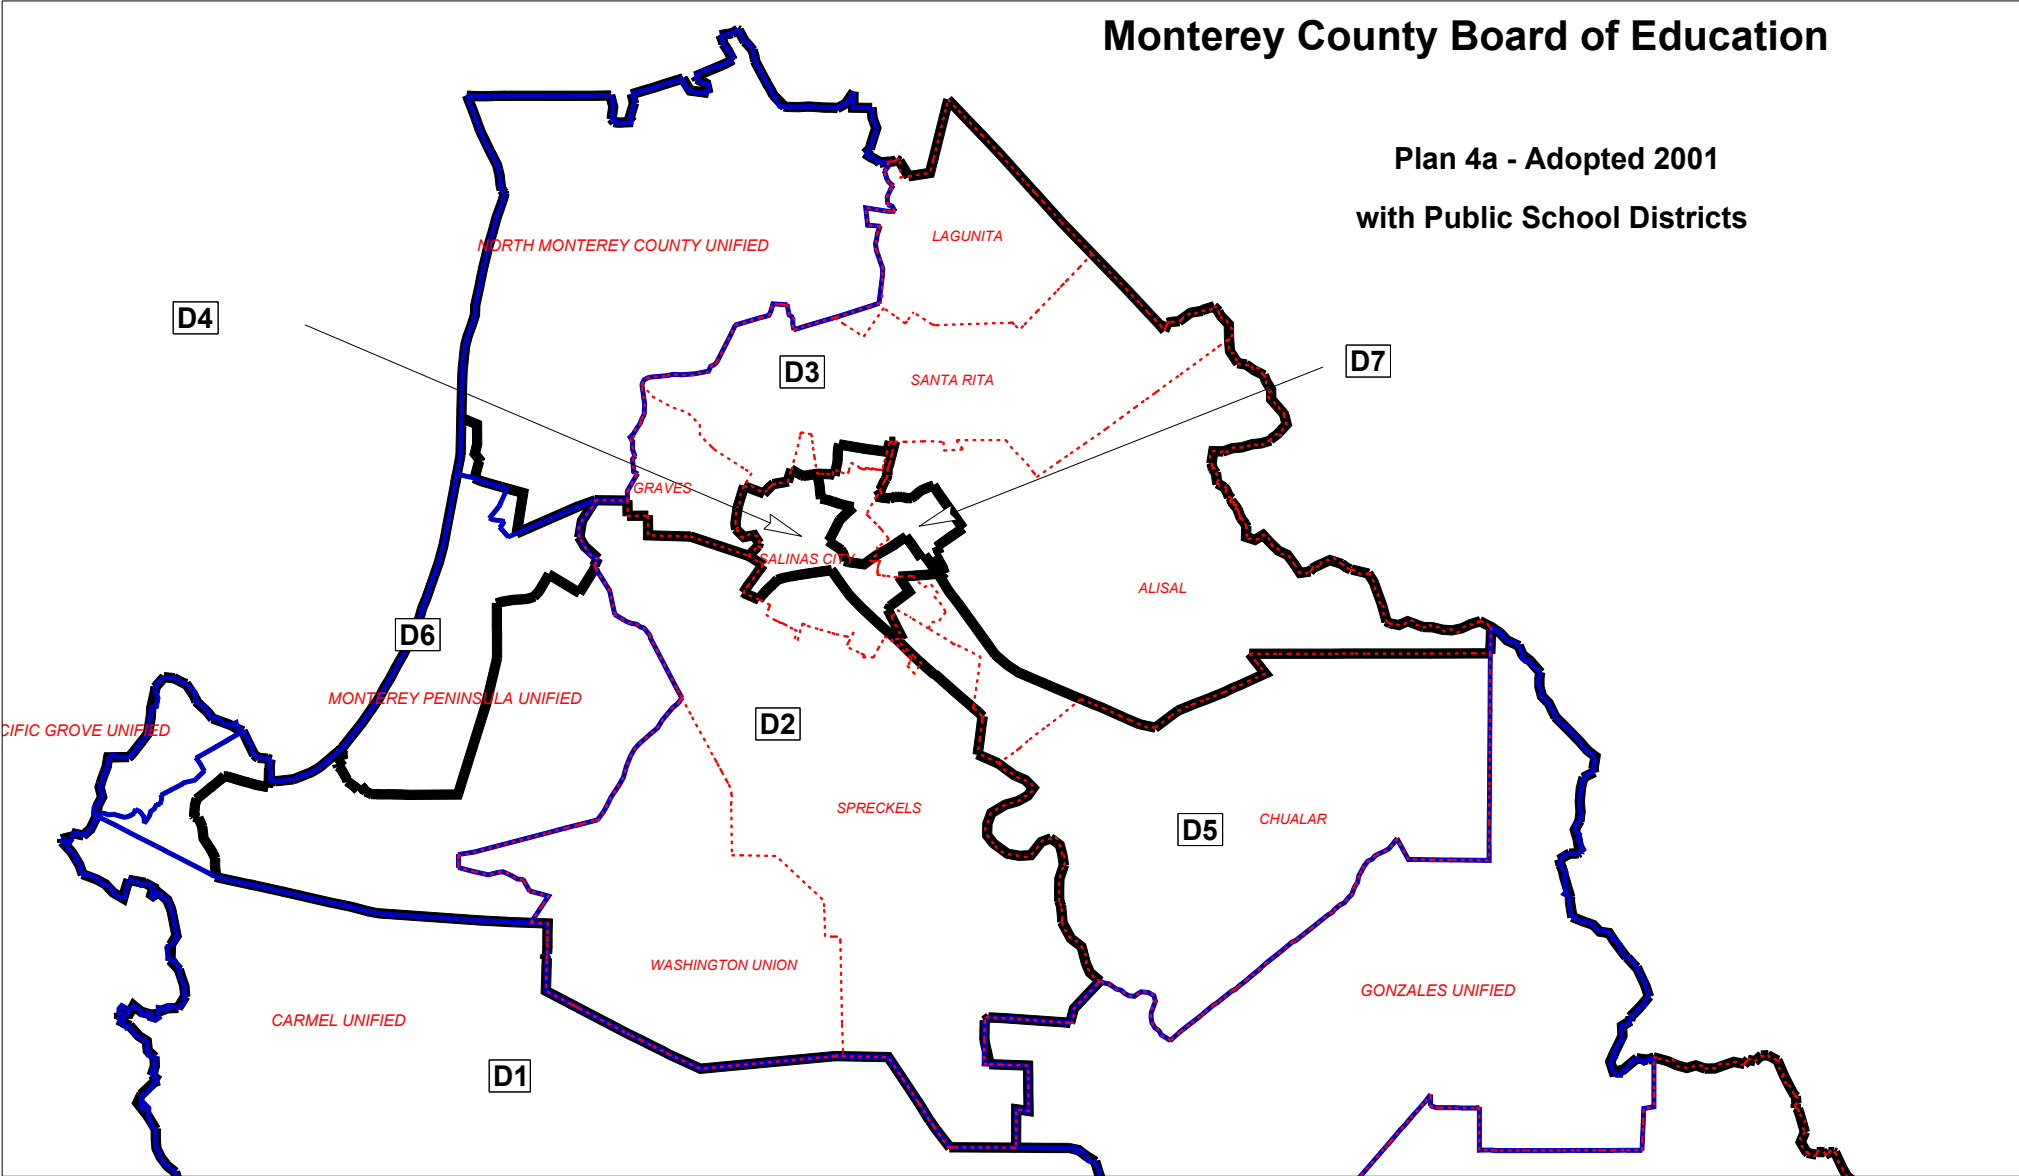

Monterey County Board of Education

Plan 4a - Adopted 2001
with Public School Districts

Legend

- Unified District
- Elementary district
- Secondary District

**Trustee Area 1
 Monterey County Board of Education
 Adopted September 19, 2001**

*Census 2000 Redistricting
 Lapkoff & Gobalet Demographic Research Inc.
 July 26, 2002*

Trustee Area 2
 Monterey County Board of Education
 Adopted September 19, 2001

Census 2000 Redistricting
 Lapkoff & Gobalet Demographic Research Inc.
 July 26, 2002

Map Layers

- Unified District
- Elementary district
- Secondary District

Trustee Area 3 Monterey County Board of Education Adopted September 19, 2001

Census 2000 Redistricting
Lapkoff & Gobalet Demographic Research Inc.
July 26, 2002

Map Layers

-  Unified District
-  Elementary district
-  Secondary District

District 7
Monterey County Board of Education
adopted September 19, 2001