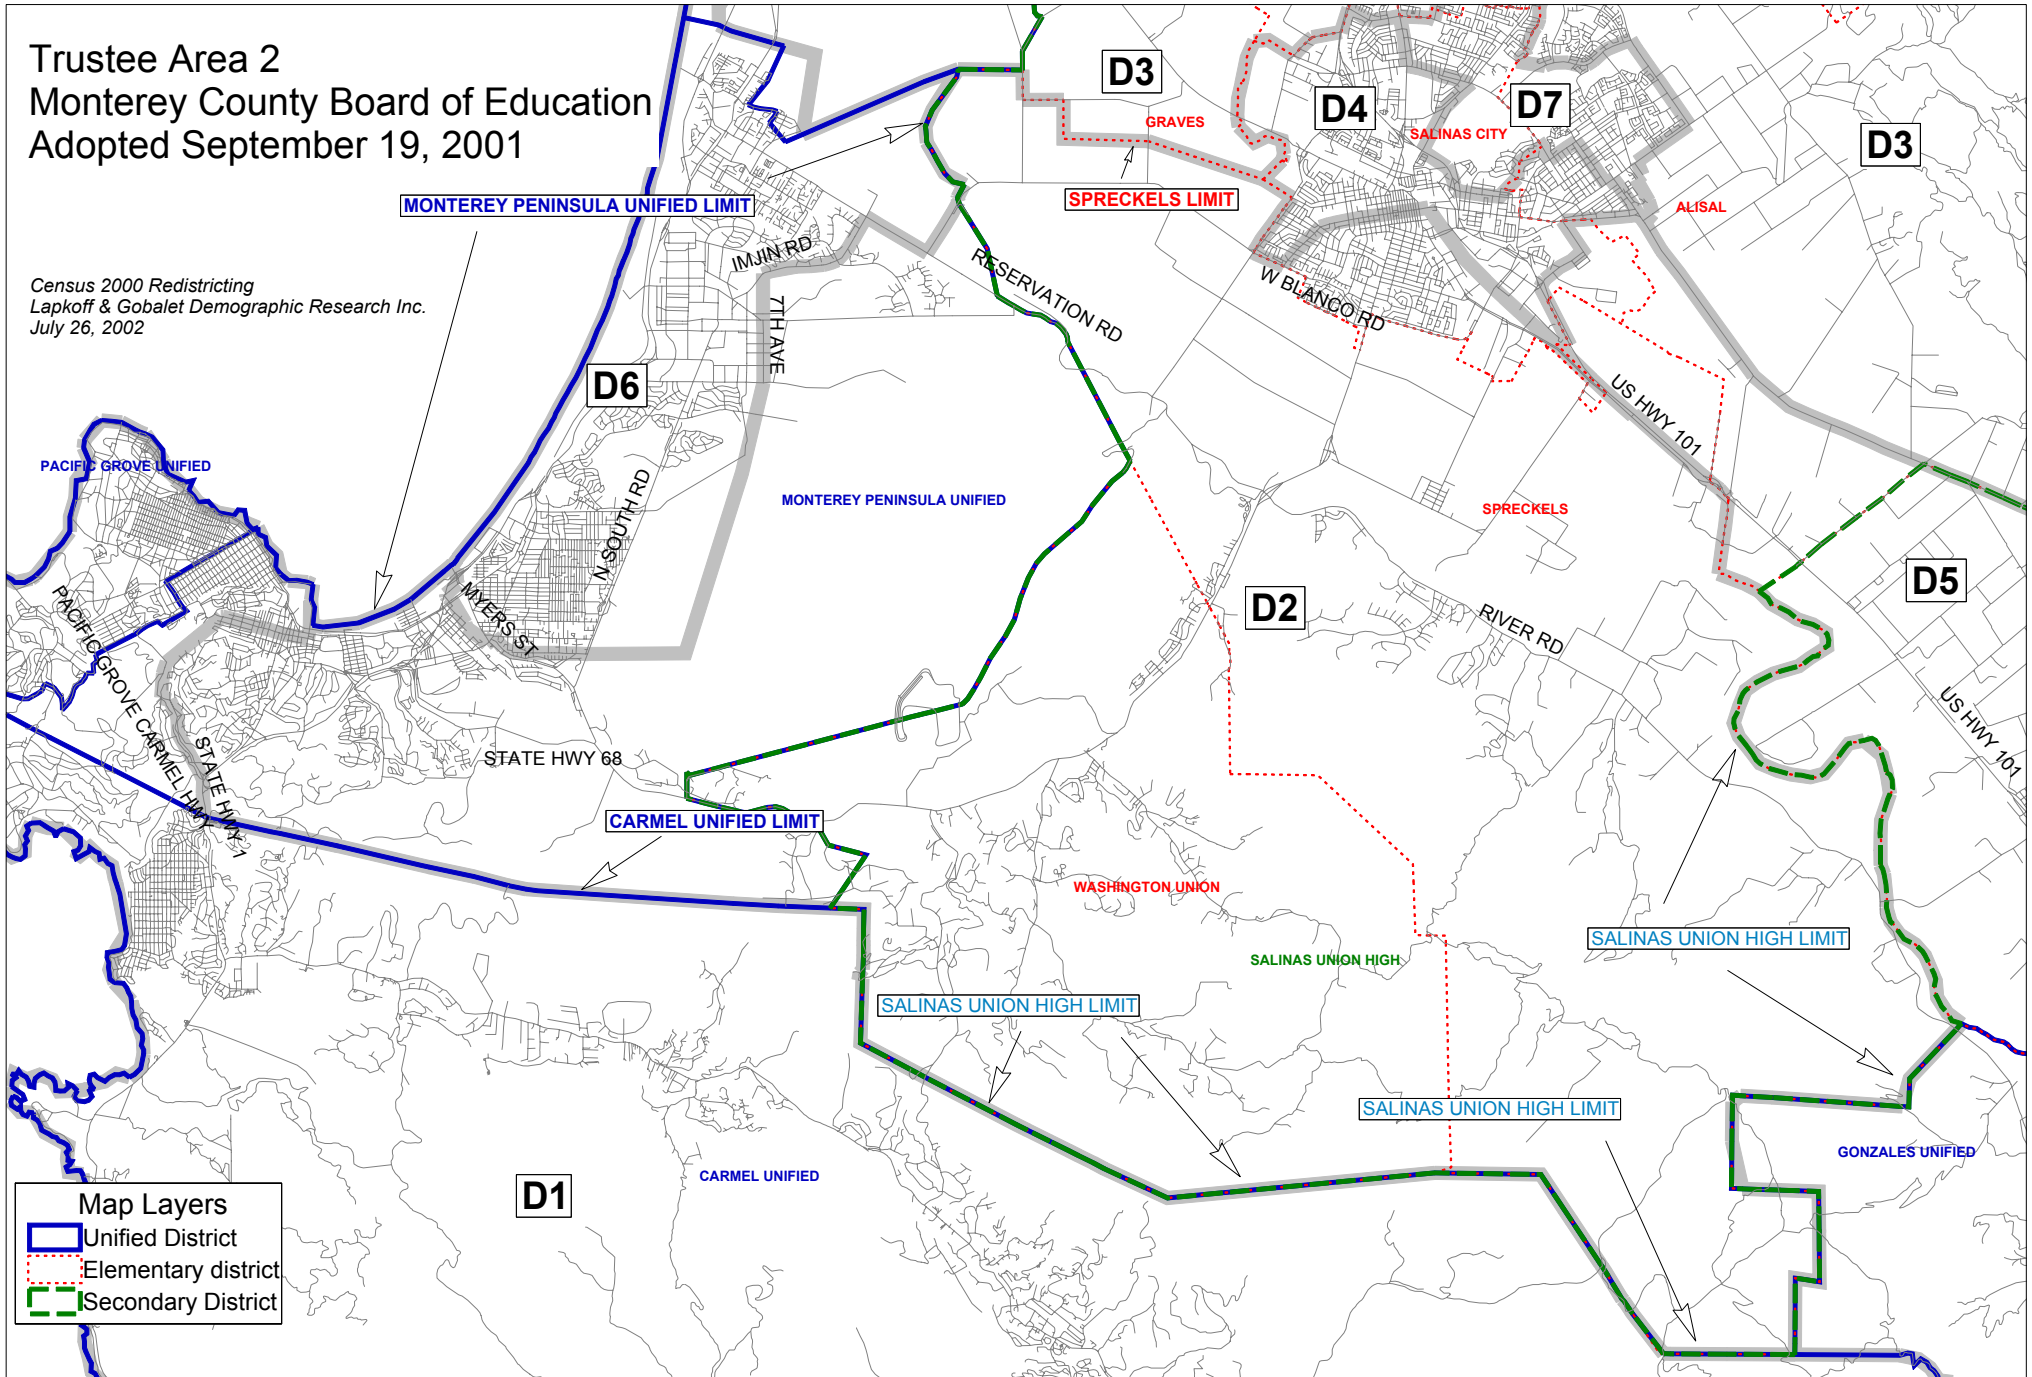

Monterey County Board of Education

Plan 4a - Adopted 2001
with Public School Districts

Legend

- Unified District
- Elementary district
- Secondary District

**Trustee Area 1
 Monterey County Board of Education
 Adopted September 19, 2001**

*Census 2000 Redistricting
 Lapkoff & Gobalet Demographic Research Inc.
 July 26, 2002*

Trustee Area 2
 Monterey County Board of Education
 Adopted September 19, 2001

Census 2000 Redistricting
 Lapkoff & Gobalet Demographic Research Inc.
 July 26, 2002

Map Layers

- Unified District
- Elementary district
- Secondary District

Trustee Area 3 Monterey County Board of Education Adopted September 19, 2001

Census 2000 Redistricting
Lapkoff & Gobalet Demographic Research Inc.
July 26, 2002

Map Layers

-  Unified District
-  Elementary district
-  Secondary District

District 7
Monterey County Board of Education
adopted September 19, 2001