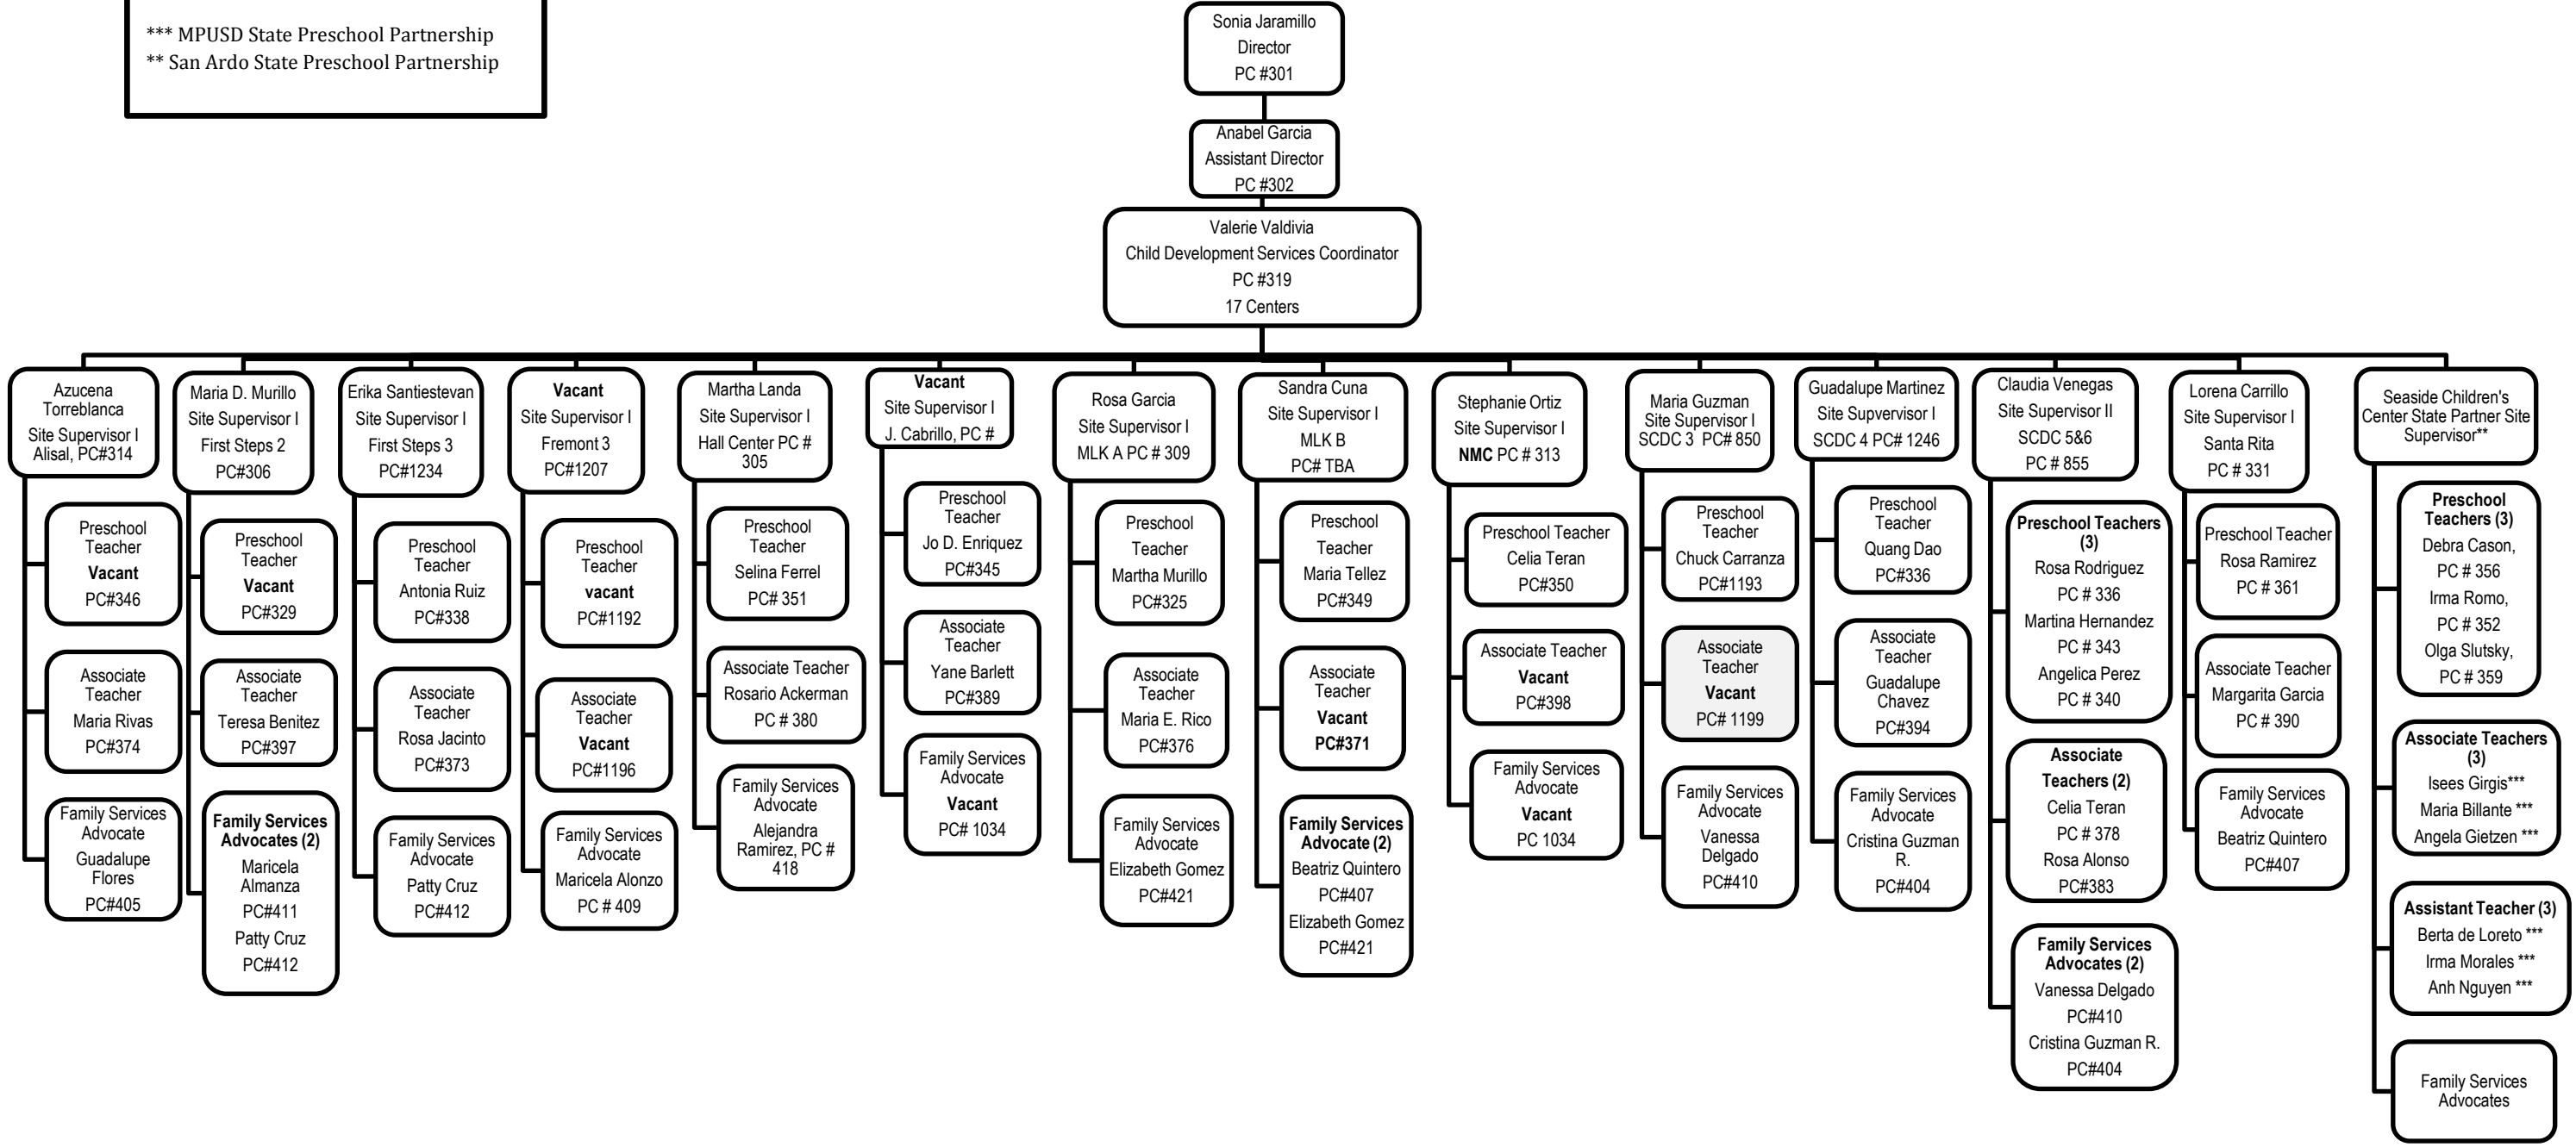

**Monterey County Office of Education
Student Services Division
Head Start Department**

*** MPUSD State Preschool Partnership
** San Ardo State Preschool Partnership

**Monterey County Office of Education
Student Services Division
Head Start Department**

*** MPUSD State Preschool Partnership
** San Ardo State Preschool Partnership

**Monterey County Office of Education
Student Services Division
Head Start Department**

*** MPUSD State Preschool Partnership
** San Ardo State Preschool Partnership

Monterey County Office of Education
Student Services Division
Early Head Start Department

*** MPUSD State Preschool Partnership
** San Ardo State Preschool Partnership

Sonia Jaramillo
Director II

Anabel Garcia
Assistant Director
PC #302