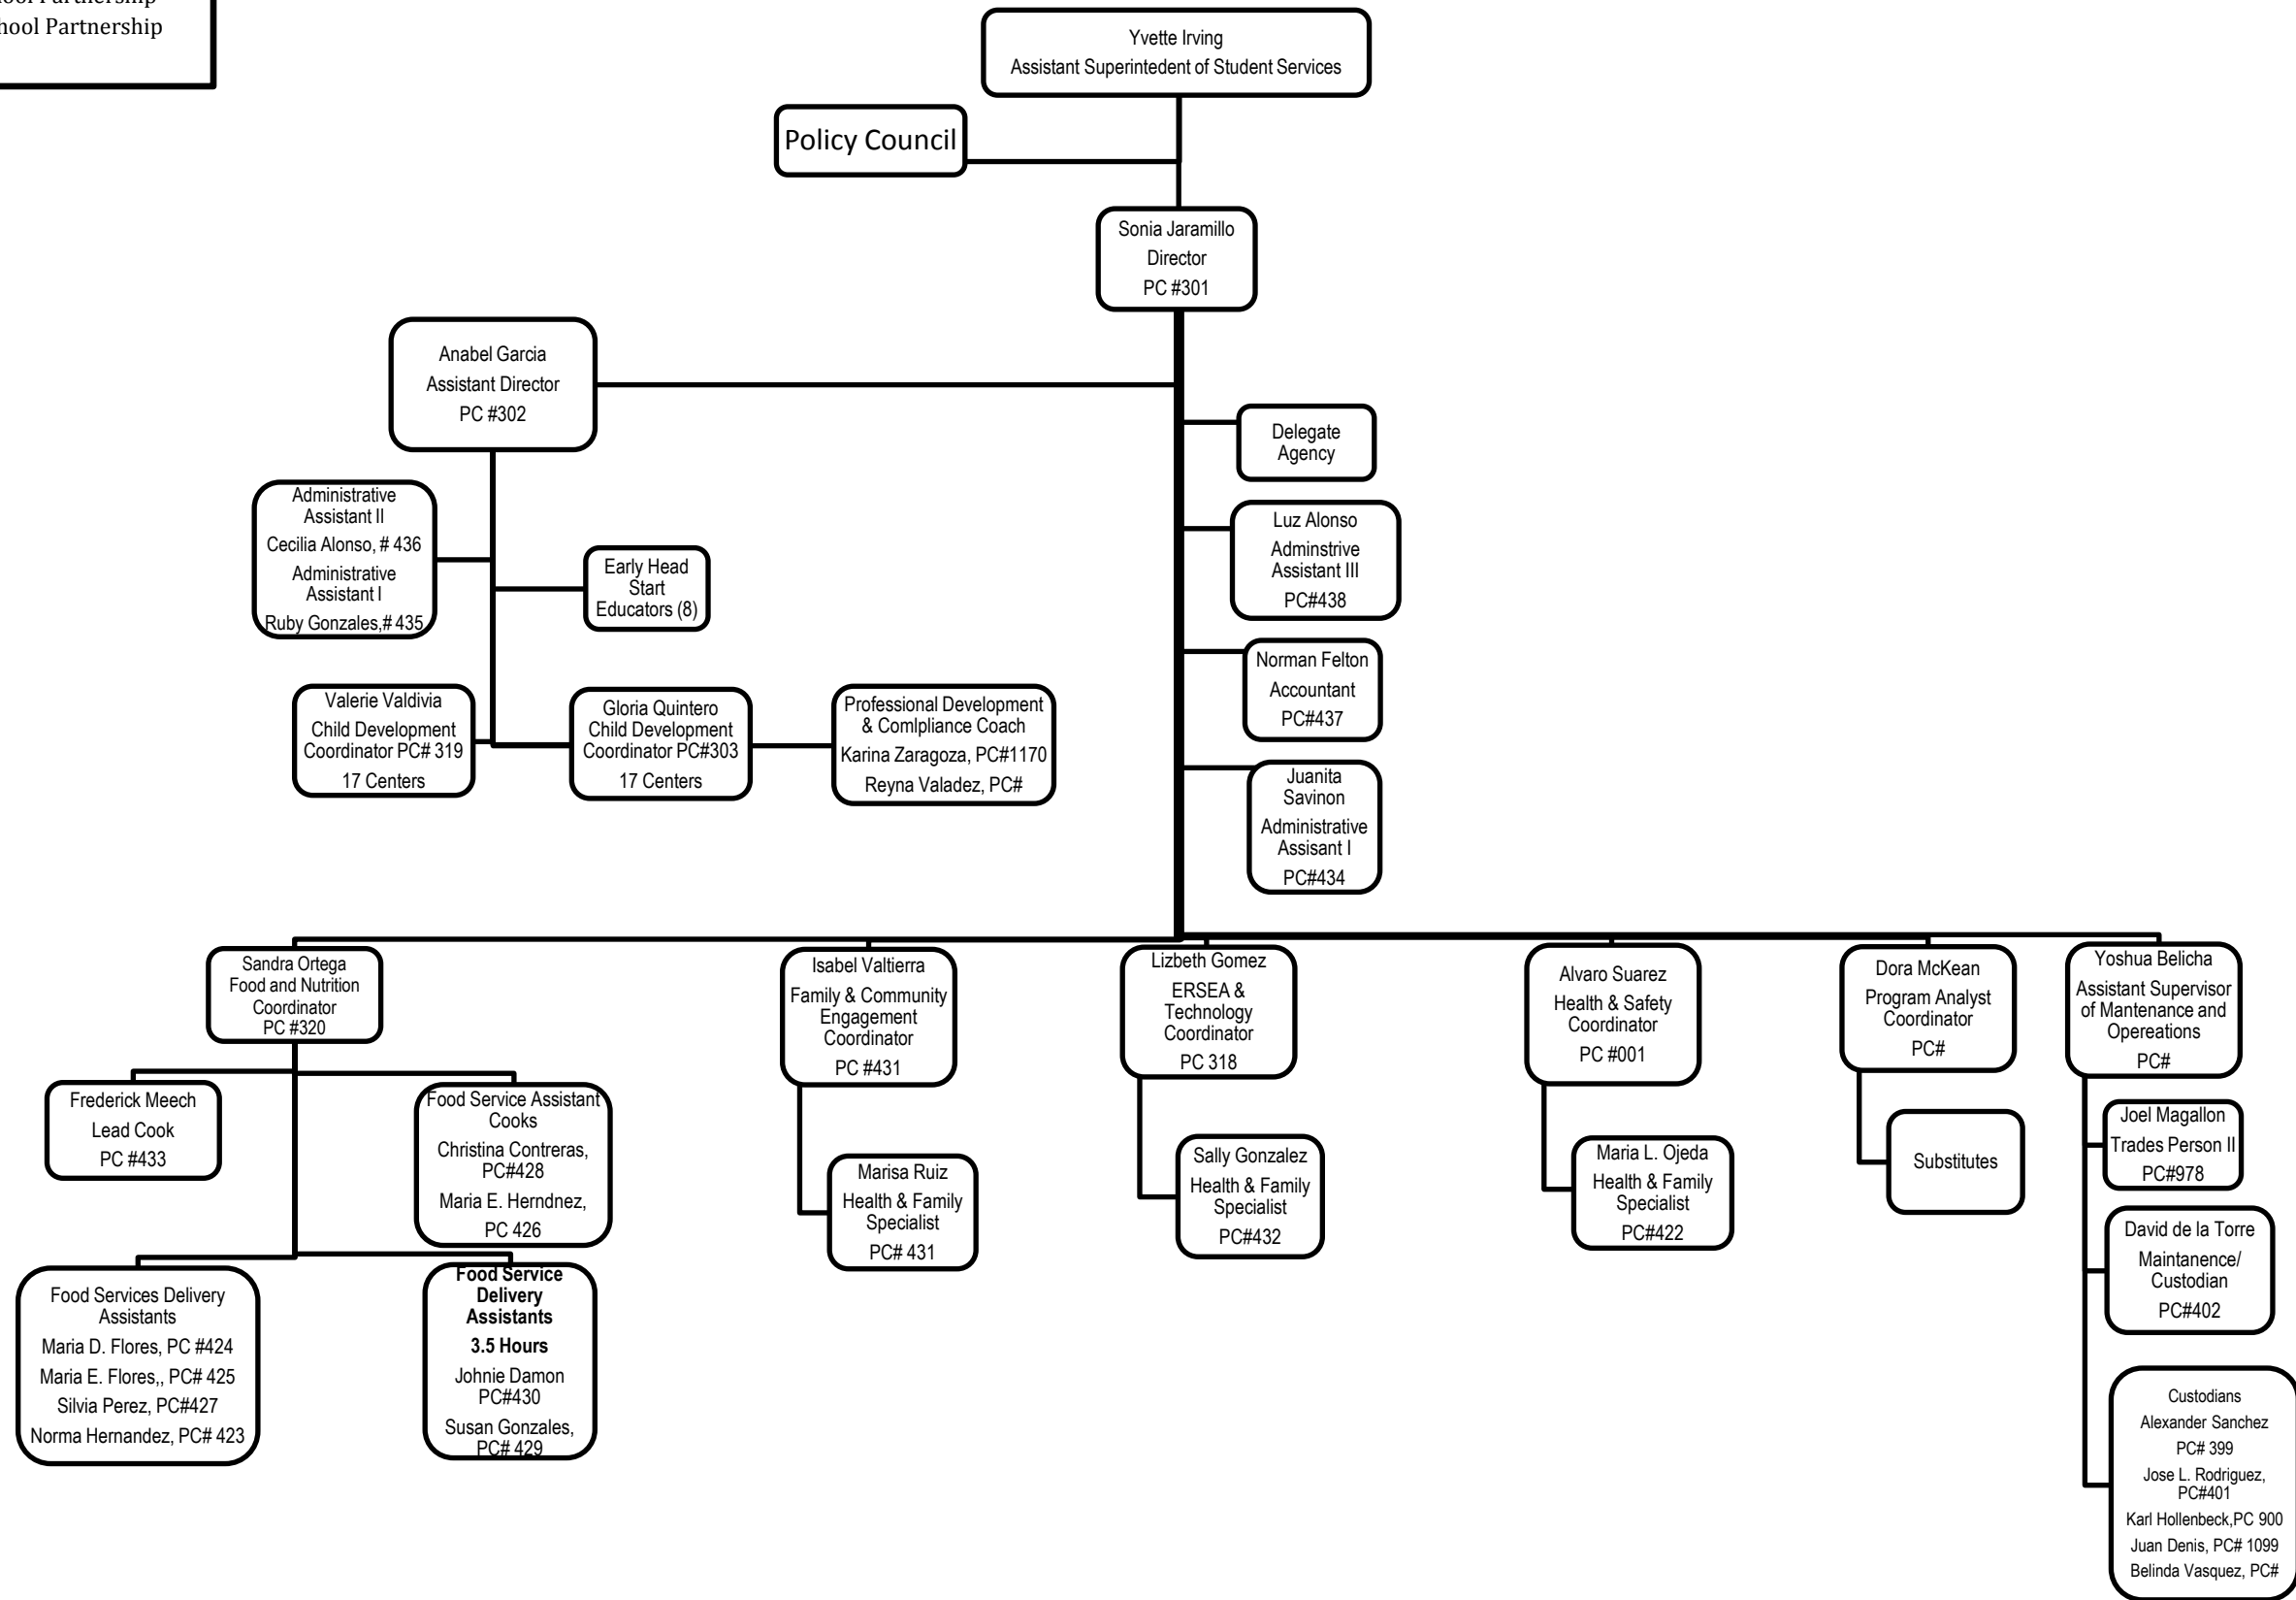

**Monterey County Office of Education
Student Services Division
Head Start Department**

*** MPUSD State Preschool Partnership
** San Ardo State Preschool Partnership

**Monterey County Office of Education
Student Services Division
Head Start Department**

*** MPUSD State Preschool Partnership
** San Ardo State Preschool Partnership

**Monterey County Office of Education
Student Services Division
Head Start Department**

*** MPUSD State Preschool Partnership
** San Ardo State Preschool Partnership

Monterey County Office of Education
Student Services Division
Early Head Start Department

*** MPUSD State Preschool Partnership
** San Ardo State Preschool Partnership

Sonia Jaramillo
Director II

Anabel Garcia
Assistant Director
PC #302