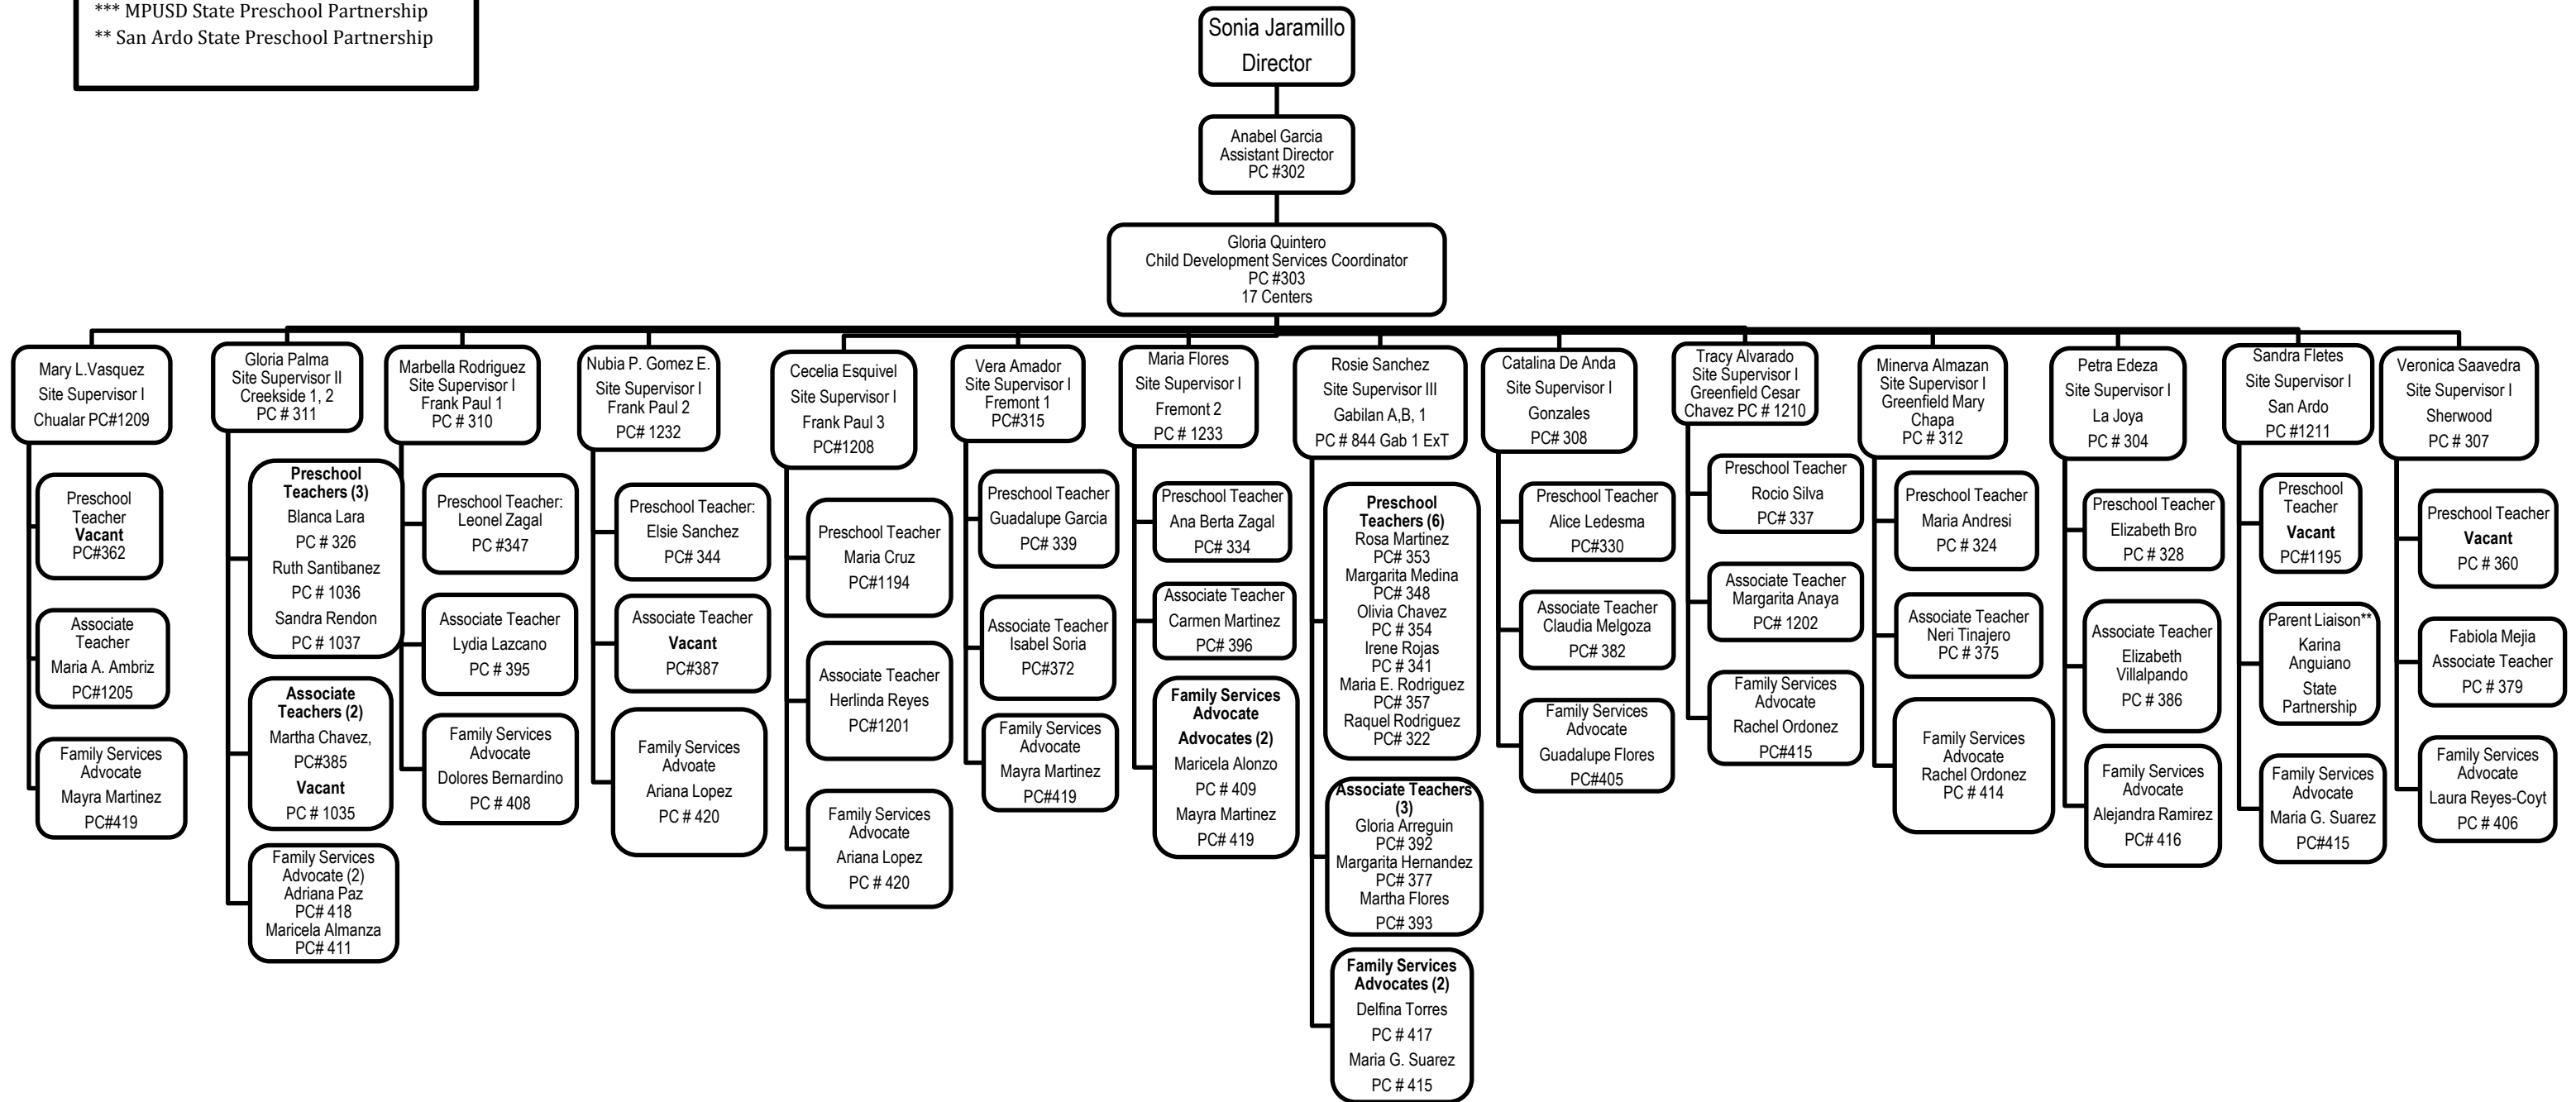

**Monterey County Office of Education
Student Services Division
Head Start Department**

*** MPUSD State Preschool Partnership
** San Ardo State Preschool Partnership

**Monterey County Office of Education
Student Services Division
Head Start Department**

*** MPUSD State Preschool Partnership
** San Ardo State Preschool Partnership

**Monterey County Office of Education
Student Services Division
Head Start Department**

*** MPUSD State Preschool Partnership
** San Ardo State Preschool Partnership

Monterey County Office of Education
Student Services Division
Early Head Start Department

*** MPUSD State Preschool Partnership
** San Ardo State Preschool Partnership

Sonia Jaramillo
Director II

Anabel Garcia
Assistant Director
PC #302